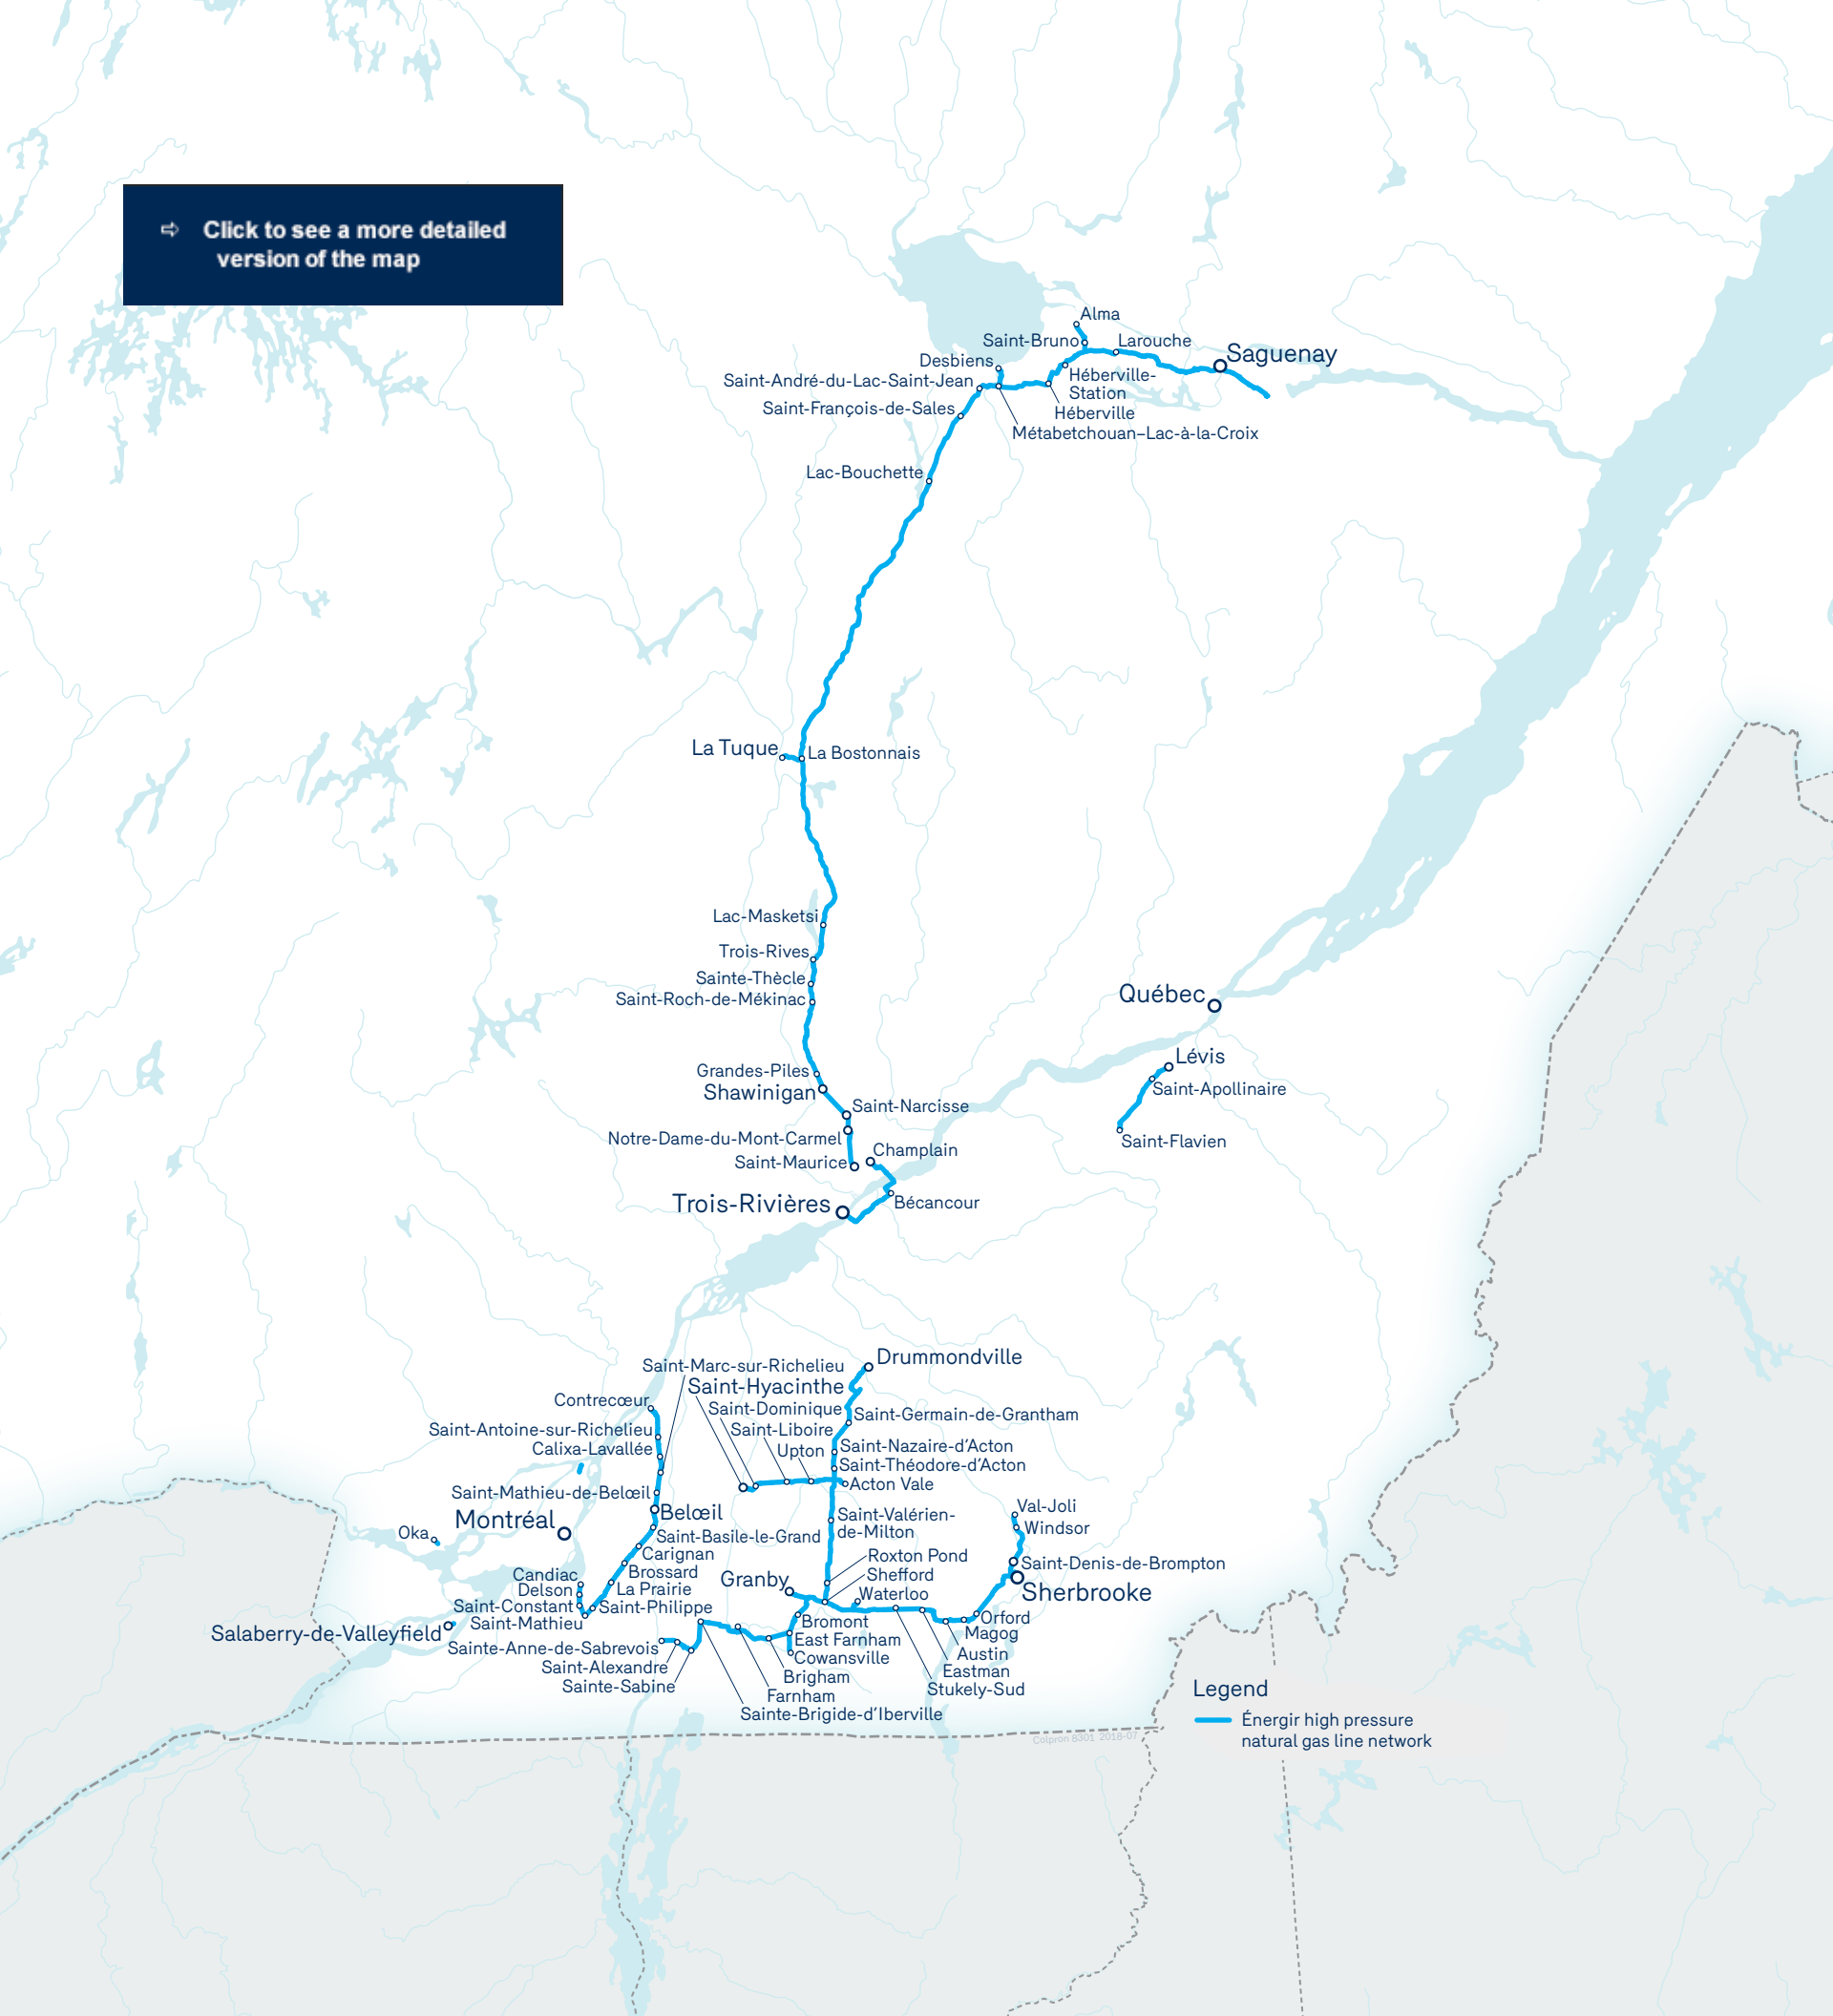

↪ Click to see a more detailed version of the map

Legend
— Énergir high pressure natural gas line network

Colproen 8801 2019-07